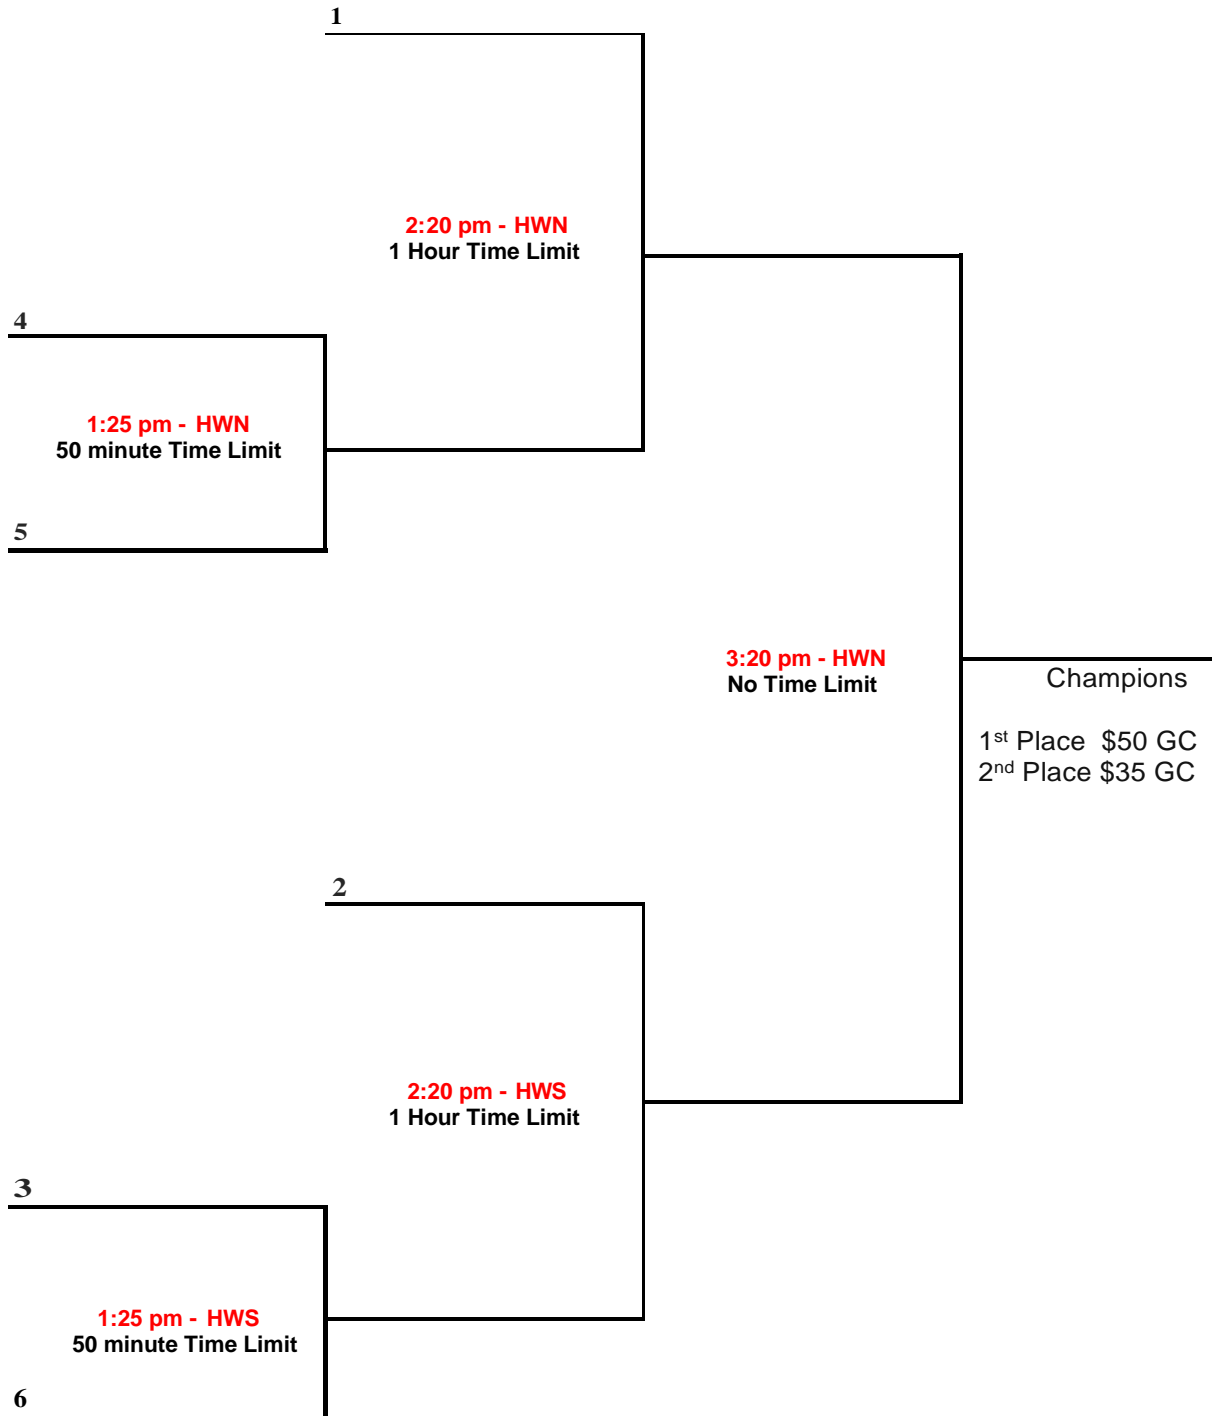

“WOMEN’S A UPPER” PLAYOFF SCHEDULE

Best 2 out of 3 games to 25 points, 27 pt. cap; 3rd game to 15 points 17 pt. cap

Women’s Upper Division Play-offs Top 2 teams of each Pool

Seeds 1, 2 & 3 will be determined by the 3 # 1 seeds out of each pool. The team with the highest match point total will be the #1 , 2nd highest #2, and 3rd highest #3. Seeds 4-6 will be placed in the same manner. When possible teams will not be placed in the same play-off bracket as teams from their original pool. Round 1, 50 minute time limit; ROUND 2, 1 Hour time limit; and all Championship games NO time limit.

MATCHES WILL BE MOVED AHEAD BY 30 MINUTES PER MATCH IF BOTH TEAMS HAVE COMPLETED THEIR PREVIOUS 30 MINUTES PRIOR TO START TIME!

Sunday, February 9th, 2020

“WOMEN’S A LOWER” PLAYOFF SCHEDULE

Best 2 out of 3 games to 25 points, 27 pt. cap; 3rd game to 15 points 17 pt. cap

Women’s Lower Division Play-offs 3rd & 4th place teams of each Pool

Seeds 1, 2 & 3 will be determined by the 3 # 3 seeds out of each pool. The team with the highest match point total will be the #1, 2nd highest #2, and 3rd highest #3. Seeds 4-6 will be placed in the same manner. When possible teams will not be placed in the same play-off bracket as teams from their original pool. Round 1, 50 minute time limit; ROUND 2, 1 Hour time limit; and all Championship games NO time limit.

MATCHES WILL BE MOVED AHEAD BY 30 MINUTES PER MATCH IF BOTH TEAMS HAVE COMPLETED THEIR PREVIOUS 30 MINUTES PRIOR TO START TIME!

Sunday, February 9th, 2020